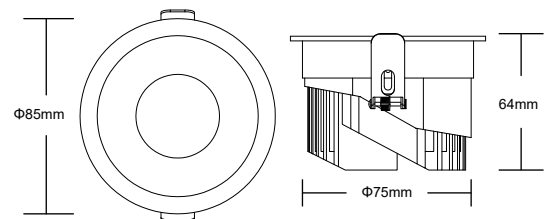

TECHNICAL DATA

TYPE

Professional LED for Interior Lighting.

CHARACTERISTICS

Can be used in room

OPENING/BEAM

High efficiency Ra>80 LED .

MATERIAL

Die-cast aluminum .

PRO	CRI ≥ 80	
IP20		L°
220-240V 50/60Hz		30,000h L70

Model:	Bobo
Format:	Round
Location:	Interior
Wattage:	12W
Materials:	Aluminum
Led Color:	3000K / 4000K / 6500K
Product Dimension:	D85*64, cut out: D75mm
IP Code:	20
Fixation:	Recessed
CRI :	80
Lumen Output:	1200LM
Frequency:	50/60 Hz
Beam Angle:	L°

DIMENSION DRAW

INDOOR